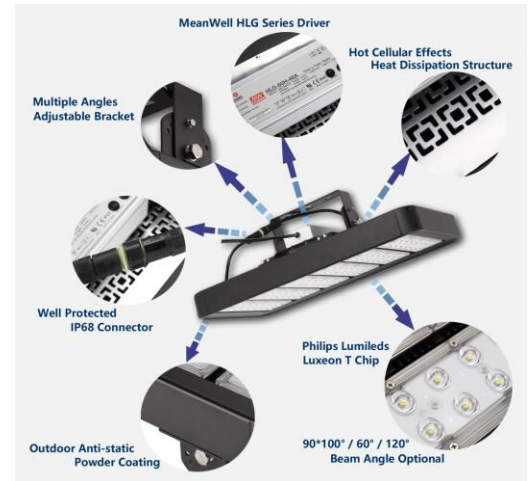

Project:	
Catalog #:	
Type:	

DESCRIPTION

The OutMax High Powered series for outdoor lighting is ideally suited for tennis courts, sports fields, airports and industrial/commercial applications.

With mounting options that include knuckle mount, slip joint and wall mount bracket the fixture works well in most applications. With wattage options from 120 to 400 Watts, the OutMax is a great solution for most outdoor lighting needs.

APPLICATIONS

- Sports Venues
- Area Lighting
- Floodlight Lighting
- Airport Lighting

FEATURES & SPECIFICATIONS

• Lumens/Watt	-	-	160-170 lm/w
• Voltage	-	-	100-277, 347, 480 VAC
• IP Rating	-	-	IP-65
• L70	-	-	≥50,000
• Operating Temp.	-	-	-20C°~60C°
• Power Factor	-	-	≥.90
• CRI	-	-	85
• Warranty	-	-	10 Years

MetroTech	Series	Watt	Voltage	Base Type	Dimensions	CCT	Optics/Lens	Accessories	Internal	DLC
MT	OM-HP	120W	01 100-277V	X N/A	X N/A	30K 3000K	01 30°	X N/A	03	
		160W	02 347V			40K 4000K	02 60°			
		200W	03 480V			50K 5000K	03 90°x100°			
		240W				57K 5700K	04 120°			
		280W				65K 6500K				
		320W								
		360W								
		400W								